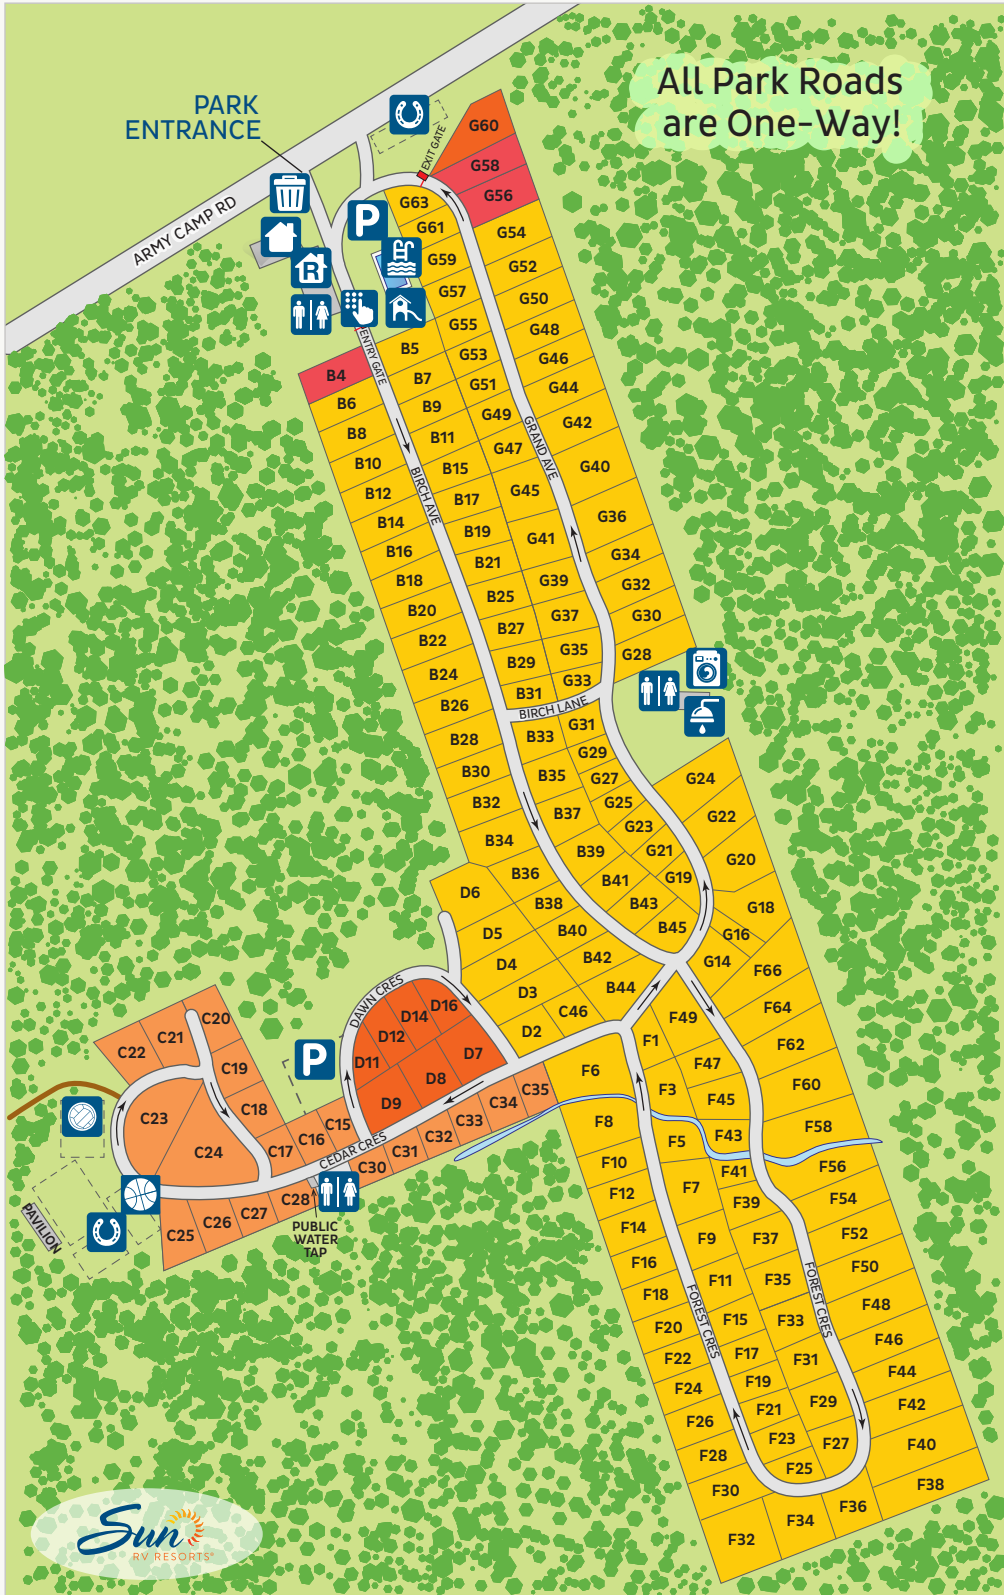

**SILVER BIRCHES**  
RV RESORT & CAMPGROUND

**Silver Birches RV Resort**  
9537 Army Camp Rd.  
Lambton Shores, ON N0N 1J3  
519-243-2480  
silverbirches@suncommunities.com  
silverbirchespark.com

YOUR SITE #

### Map Legend

- Seasonal Site
- Overnight Unserved
- Overnight Served
- Cabin/Cottage Rental

### Amenities

- 30 AMP Sites
- Rec Hall
- Washrooms
- Laundry
- Heated Pool
- Playground
- Basketball
- Volleyball
- Horseshoes
- Parking
- Garbage & Recycle
- Office/Registration
- Showers

**10** **KM/H** THE SPEED LIMIT IN THIS COMMUNITY IS 10 KM/H.

COMMUNITY REQUIRES AN ACCESS CARD.