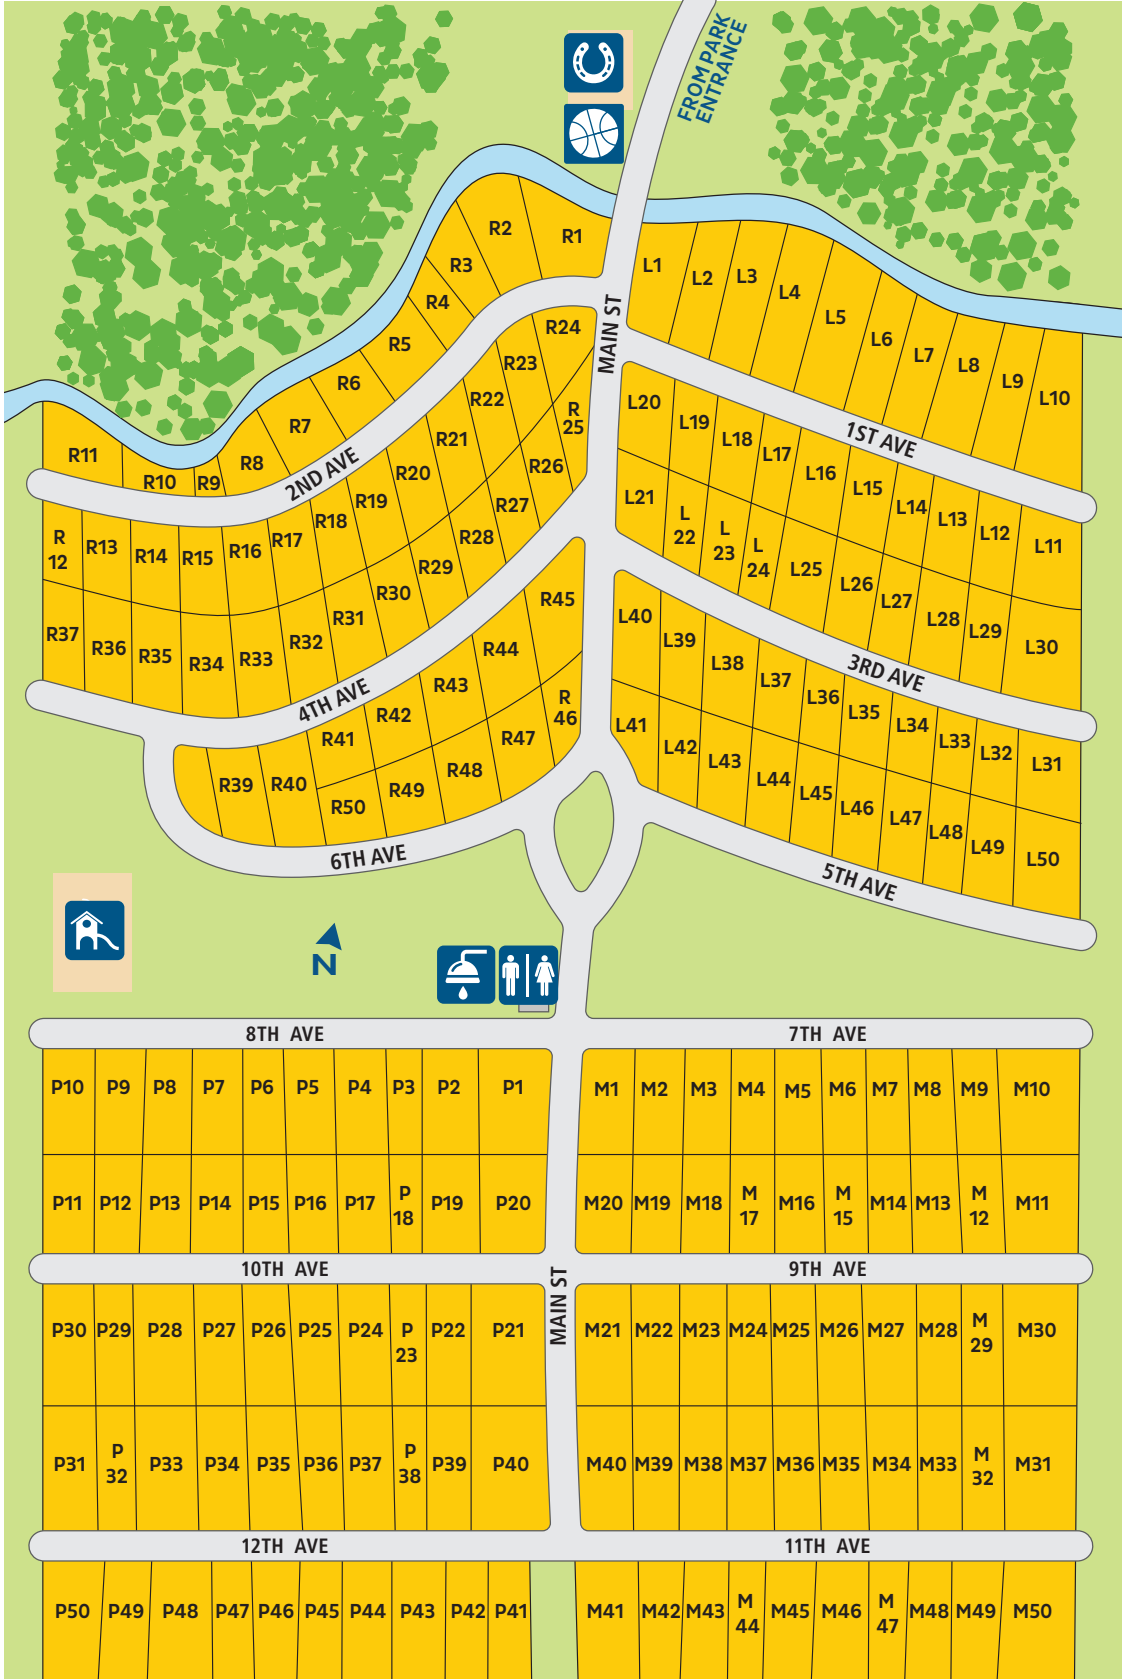

Gulliver's Lake RV Resort
 792 Safari rd.
 Millgrove, ON LOR 1V0
 905-659-7300
 gulliverslake@suncommunities.com
 gulliverslake.com

YOUR SITE #

Map Legend

Seasonal Sites

Amenities

Washrooms

Playground

Horseshoe Pits

Showers

Basketball

10
KM/H

THE SPEED LIMIT IN THIS COMMUNITY IS 10 KM/H.

COMMUNITY REQUIRES AN ACCESS CARD.